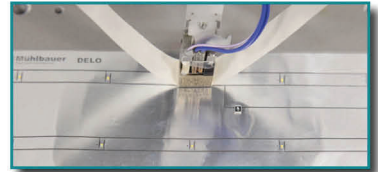

MCL - Multi Component Line

Multi row, up to 16 000 UPH

optional up to 25 000 UPH

Flexible electronics

Multi component line "MCL"

- NEW: ALL IN ONE production solution
- Adhesive apply (either jetter via dispenser or printing)
- Conductive glue (such as ACP or ICP) or solder paste
- SMD component assembly, i.e. electronics, sensors, connectors, batteries, lenses or RFID
- Placement accuracy of +/- 50µm
- In line curing (thermodes or reflow oven)
- Glop top unit for encapsulation
- Integrated test station
- Output slitting (optional)
- Wind up with support of spacer tape