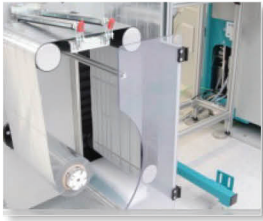

PROCESS OVERVIEW

Unwinder

Aluminium on PET
Max. width: 350 mm