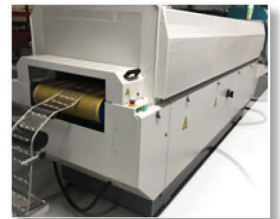

MCL - Multi Component Line

Multi row, up to 16 000 UPH

optional up to 25 000 UPH

Flexible electronics

Multi component line "MCL"

- NEW: ALL IN ONE production solution
- Adhesive apply (either jetter via dispenser or printing)
- Conductive glue (such as ACP or ICP) or solder paste
- SMD component assembly, i.e. electronics, sensors, connectors, batteries, lenses or RFID
- Placement accuracy of +/- 50µm
- In line curing (thermodes or reflow oven)
- Glop top unit for encapsulation
- Integrated test station
- Output slitting (optional)
- Wind up with support of spacer tape

Reflow Curing / Drying

Up to 350C
Min. pitch: >4mm
Used for ICP

Screen Printing

ICP Glue
Solder Paste

**Flexible and
Customized Line
Configuration**

Dispensing

Epoxy or Solder

SMD Attach