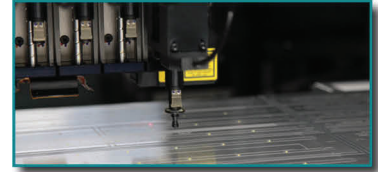

MCL - Multi Component Line

Multi row, up to 16 000 UPH

optional up to 25 000 UPH

Flexible electronics

Multi component line "MCL"

- NEW: ALL IN ONE production solution
- Adhesive apply (either jetter via dispenser or printing)
- Conductive glue (such as ACP or ICP) or solder paste
- SMD component assembly, i.e. electronics, sensors, connectors, batteries, lenses or RFID
- Placement accuracy of +/- 50µm
- In line curing (thermodes or reflow oven)
- Glop top unit for encapsulation
- Integrated test station
- Output slitting (optional)
- Wind up with support of spacer tape